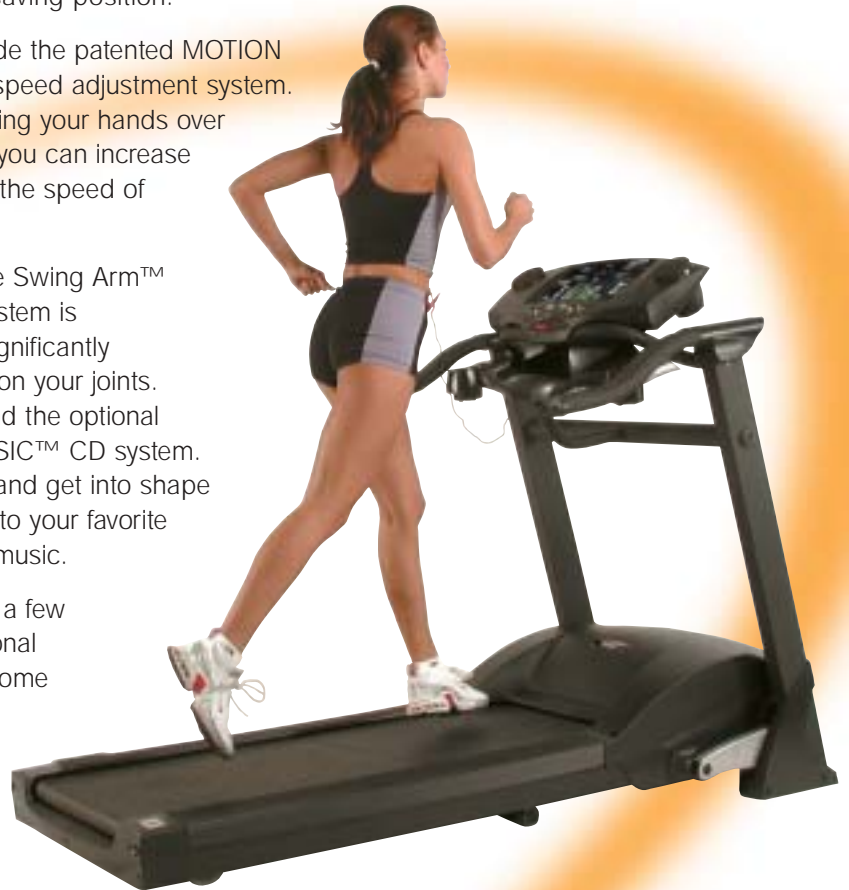

EVO 1CD

Specifications:

- Large 20"x54" belt (running surface).
- Powerful 2.5 HP continuous duty motor.
- Wireless heart rate control with belt and transmitter.
- Textured Whisper Weave™ low-noise belt.
- Heavy 260 lb. welded unibody steel frame for solid and stable feel.
- Swing Arm frame cushioning system for reduced impact.
- Effortless speed control with the wave of your hands.
- Optional CD music system plays CDs and MP3s.
- New extra large LED console displays speed, distance, time, pace, calories burned, pulse rate, 1/4-mile running track.
- Shock-assisted manual fold for convenience and storage.
- Minimal assembly required.
- Weight: 260 lbs. assembled or 284 lbs. in box.

Warranties:

- 10-year motor warranty
- Five-year warranty on belt, deck/rollers
- Three-year electronics warranty
- One-year in-home labor warranty
- Lifetime frame warranty

Value Without Compromise

The new EVO 1CD treadmill packs the features you want in a motorized treadmill into a very simple, user-friendly package. When you run on this solid and stable 260 lb. machine, you'll find it hard to imagine the treadmill easily folds into a space saving position.

Features include the patented MOTION CONTROL™ speed adjustment system. By simply waving your hands over the handrails, you can increase and decrease the speed of the treadmill.

In addition, the Swing Arm™ suspension system is designed to significantly reduce stress on your joints. We recommend the optional SMOOTH MUSIC™ CD system. Burn calories and get into shape while listening to your favorite CD and MP3 music.

These are just a few of the exceptional features that come with the EVO 1CD.

CONSOLE SHOWN WITH OPTIONAL SMOOTH MUSIC™ STATION.

EVO 1CD

Control the speed of your treadmill with the wave of your hand.

The EVO 1CD has the new patented MOTION CONTROL™ feature.