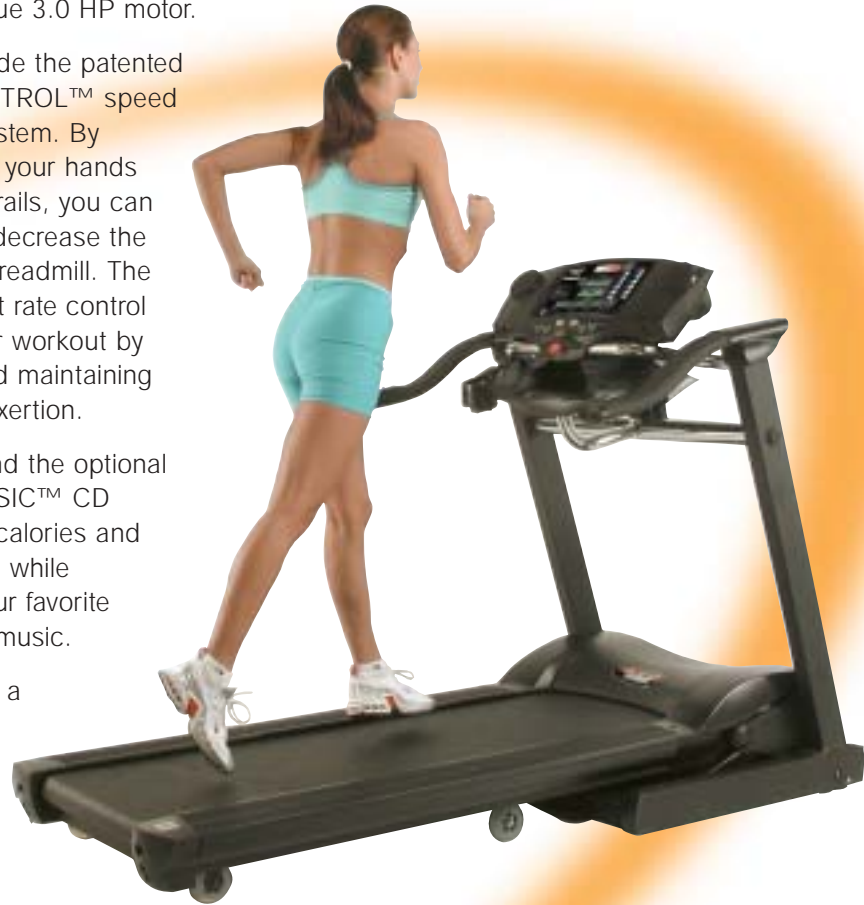

Warranties*:

- 10-year motor warranty
- Five-year warranty on belt, deck/rollers
- Three-year electronics warranty
- One-year in-home labor warranty
- Lifetime frame warranty

* Warranties shown are for home use. For commercial use, please see warranty card.

Power, Performance & Style

Warranted for light commercial or home use, the EVO 3CD is built like a tank, but has the style of a Harley. The heavy-duty 304 lb. welded unibody steel frame provides a stable and solid feel. It comes with an extra long 20"x62" belt (running/walking surface) and is driven by a high torque 3.0 HP motor.

Features include the patented MOTION CONTROL™ speed adjustment system. By simply waving your hands over the handrails, you can increase and decrease the speed of the treadmill. The standard heart rate control optimizes your workout by monitoring and maintaining your level of exertion.

We recommend the optional SMOOTH MUSIC™ CD system. Burn calories and get into shape while listening to your favorite CD and MP3 music.

These are just a few of the exceptional features that come with the EVO 3CD.